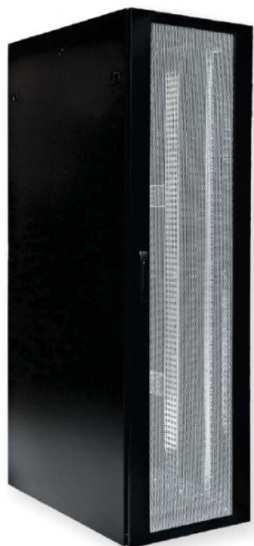

## Product Information

4DC cabinet, BKT 45U, 800/1200/2100 W/D/H mm. one-piece perforated front door, RAL 9005 black

Card No. PI\_S4DC4580123411.3\_02.16

## Features

- Material: steel sheet
- Front door: one-piece perforated
- Rear door: two-piece perforated
- Side walls: steel sheet
- Load capacity: 1500 kg
- IP rating: 20
- Colour: RAL 9005